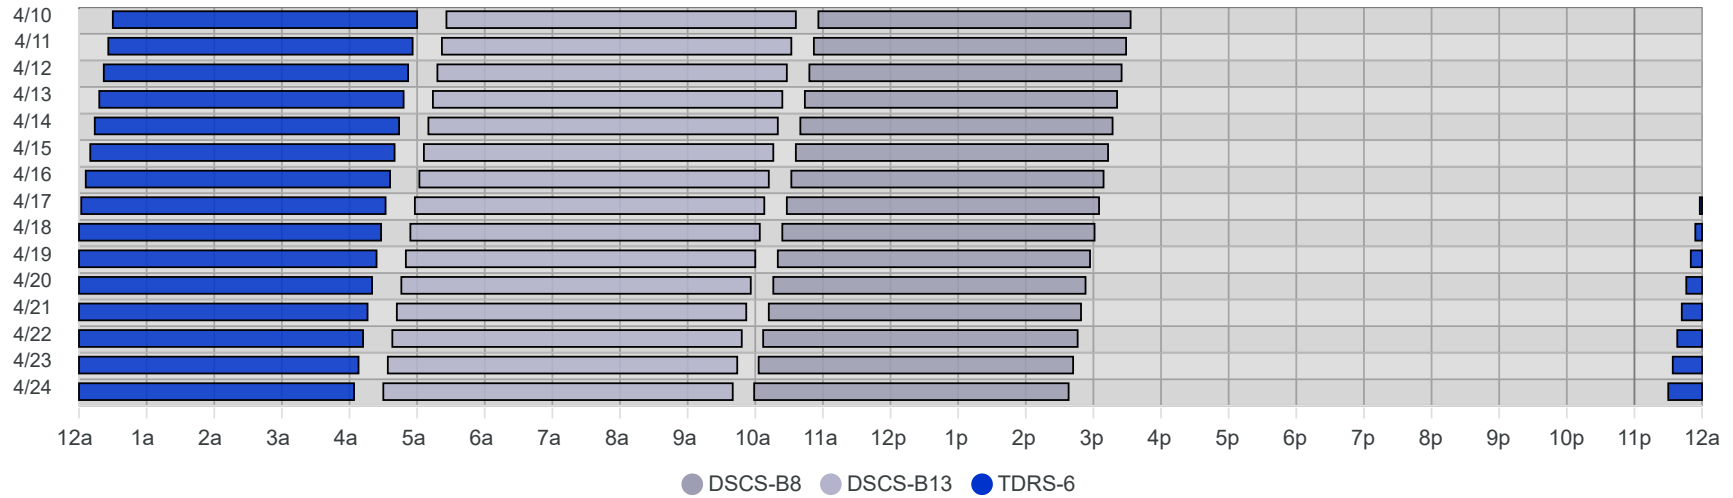

South Pole Satellite Schedule (MDT)

Date	TDRS-6 Pass 1			TDRS-6 Pass 2			Total Dur	DSCS-B13 Pass 1			DSCS-B8 Pass 1		
	Start	End	Dur	Start	End	Dur		Start	End	Dur	Start	End	Dur
04/10/24	12:30 AM	5:00 AM	4:30	No Pass			4:30	5:26 AM	10:36 AM	5:10	10:56 AM	3:33 PM	4:37
04/11/24	12:26 AM	4:56 AM	4:30	No Pass			4:30	5:22 AM	10:32 AM	5:10	10:52 AM	3:29 PM	4:37
04/12/24	12:22 AM	4:52 AM	4:30	No Pass			4:30	5:17 AM	10:28 AM	5:10	10:48 AM	3:25 PM	4:37
04/13/24	12:18 AM	4:48 AM	4:30	No Pass			4:30	5:14 AM	10:24 AM	5:10	10:44 AM	3:21 PM	4:37
04/14/24	12:14 AM	4:44 AM	4:30	No Pass			4:30	5:10 AM	10:20 AM	5:10	10:40 AM	3:17 PM	4:37
04/15/24	12:10 AM	4:40 AM	4:30	No Pass			4:30	5:06 AM	10:16 AM	5:10	10:36 AM	3:13 PM	4:37
04/16/24	12:06 AM	4:36 AM	4:30	No Pass			4:30	5:01 AM	10:12 AM	5:10	10:32 AM	3:09 PM	4:37
04/17/24	12:02 AM	4:32 AM	4:30	11:58 PM	Apr 18, 4:28 AM	4:30	8:60	4:58 AM	10:08 AM	5:10	10:28 AM	3:05 PM	4:37
04/18/24	11:54 PM	Apr 19, 4:24 AM	4:30	No Pass			4:30	4:54 AM	10:04 AM	5:10	10:24 AM	3:01 PM	4:37
04/19/24	11:50 PM	Apr 20, 4:20 AM	4:30	No Pass			4:30	4:50 AM	10:00 AM	5:10	10:20 AM	2:57 PM	4:37
04/20/24	11:46 PM	Apr 21, 4:16 AM	4:30	No Pass			4:30	4:46 AM	9:56 AM	5:10	10:16 AM	2:53 PM	4:37
04/21/24	11:42 PM	Apr 22, 4:12 AM	4:30	No Pass			4:30	4:42 AM	9:52 AM	5:10	10:12 AM	2:49 PM	4:37
04/22/24	11:38 PM	Apr 23, 4:08 AM	4:30	No Pass			4:30	4:38 AM	9:48 AM	5:10	10:07 AM	2:46 PM	4:39
04/23/24	11:34 PM	Apr 24, 4:04 AM	4:30	No Pass			4:30	4:34 AM	9:44 AM	5:10	10:03 AM	2:42 PM	4:39
04/24/24	11:30 PM	Apr 25, 4:00 AM	4:30	No Pass			4:30	4:30 AM	9:40 AM	5:10	9:59 AM	2:38 PM	4:39