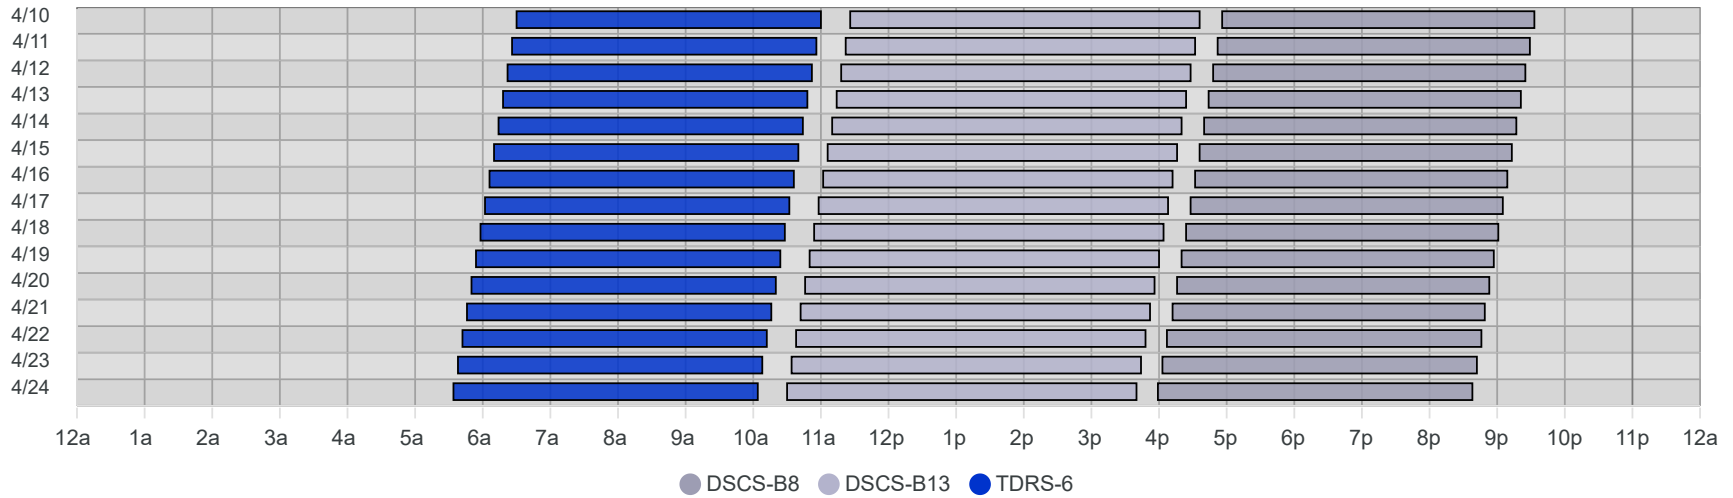

South Pole Satellite Schedule (UTC)

Date	TDRS-6 Pass 1			DSCS-B13 Pass 1			DSCS-B8 Pass 1		
	Start	End	Dur	Start	End	Dur	Start	End	Dur
04/10/24	6:30 AM	11:00 AM	4:30	11:26 AM	4:36 PM	5:10	4:56 PM	9:33 PM	4:37
04/11/24	6:26 AM	10:56 AM	4:30	11:22 AM	4:32 PM	5:10	4:52 PM	9:29 PM	4:37
04/12/24	6:22 AM	10:52 AM	4:30	11:18 AM	4:28 PM	5:10	4:48 PM	9:25 PM	4:37
04/13/24	6:18 AM	10:48 AM	4:30	11:14 AM	4:24 PM	5:10	4:44 PM	9:21 PM	4:37
04/14/24	6:14 AM	10:44 AM	4:30	11:10 AM	4:20 PM	5:10	4:40 PM	9:17 PM	4:37
04/15/24	6:10 AM	10:40 AM	4:30	11:06 AM	4:16 PM	5:10	4:36 PM	9:13 PM	4:37
04/16/24	6:06 AM	10:36 AM	4:30	11:02 AM	4:12 PM	5:10	4:32 PM	9:09 PM	4:37
04/17/24	6:02 AM	10:32 AM	4:30	10:58 AM	4:08 PM	5:10	4:28 PM	9:05 PM	4:37
04/18/24	5:58 AM	10:28 AM	4:30	10:54 AM	4:04 PM	5:10	4:24 PM	9:01 PM	4:37
04/19/24	5:54 AM	10:24 AM	4:30	10:50 AM	4:00 PM	5:10	4:20 PM	8:57 PM	4:37
04/20/24	5:50 AM	10:20 AM	4:30	10:46 AM	3:56 PM	5:10	4:16 PM	8:53 PM	4:37
04/21/24	5:46 AM	10:16 AM	4:30	10:42 AM	3:52 PM	5:10	4:12 PM	8:49 PM	4:37
04/22/24	5:42 AM	10:12 AM	4:30	10:38 AM	3:48 PM	5:10	4:07 PM	8:46 PM	4:39
04/23/24	5:38 AM	10:08 AM	4:30	10:34 AM	3:44 PM	5:10	4:03 PM	8:42 PM	4:39
04/24/24	5:34 AM	10:04 AM	4:30	10:30 AM	3:40 PM	5:10	3:59 PM	8:38 PM	4:39