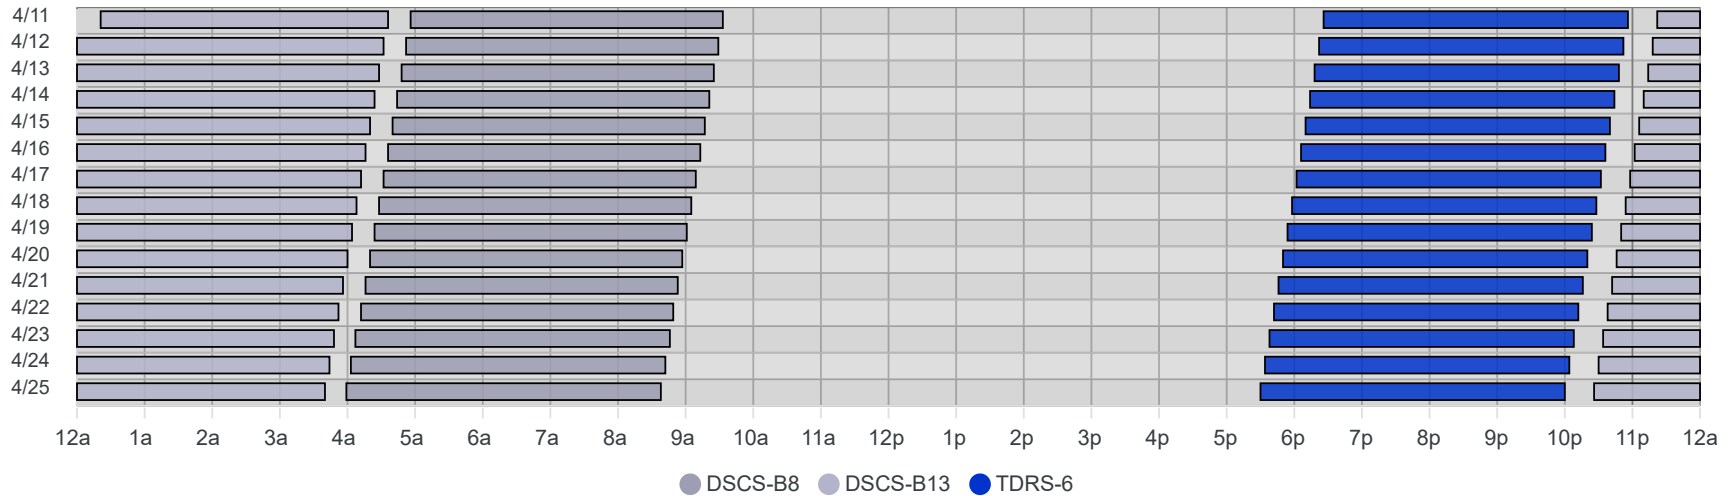

South Pole Satellite Schedule (NZST)

Date	TDRS-6 Pass 1			DSCS-B13 Pass 1			DSCS-B8 Pass 1		
	Start	End	Dur	Start	End	Dur	Start	End	Dur
04/11/24	6:26 PM	10:56 PM	4:30	11:22 PM	Apr 12, 4:32 AM	5:10	4:56 AM	9:33 AM	4:37
04/12/24	6:22 PM	10:52 PM	4:30	11:17 PM	Apr 13, 4:28 AM	5:10	4:51 AM	9:29 AM	4:37
04/13/24	6:18 PM	10:48 PM	4:30	11:14 PM	Apr 14, 4:24 AM	5:10	4:48 AM	9:25 AM	4:37
04/14/24	6:14 PM	10:44 PM	4:30	11:10 PM	Apr 15, 4:20 AM	5:10	4:44 AM	9:21 AM	4:37
04/15/24	6:10 PM	10:40 PM	4:30	11:06 PM	Apr 16, 4:16 AM	5:10	4:40 AM	9:17 AM	4:37
04/16/24	6:06 PM	10:36 PM	4:30	11:01 PM	Apr 17, 4:12 AM	5:10	4:35 AM	9:13 AM	4:37
04/17/24	6:02 PM	10:32 PM	4:30	10:57 PM	Apr 18, 4:08 AM	5:10	4:32 AM	9:09 AM	4:37
04/18/24	5:58 PM	10:28 PM	4:30	10:54 PM	Apr 19, 4:04 AM	5:10	4:28 AM	9:05 AM	4:37
04/19/24	5:54 PM	10:24 PM	4:30	10:50 PM	Apr 20, 4:00 AM	5:10	4:24 AM	9:01 AM	4:37
04/20/24	5:50 PM	10:20 PM	4:30	10:45 PM	Apr 21, 3:56 AM	5:10	4:20 AM	8:57 AM	4:37
04/21/24	5:46 PM	10:16 PM	4:30	10:41 PM	Apr 22, 3:52 AM	5:10	4:16 AM	8:53 AM	4:37
04/22/24	5:42 PM	10:12 PM	4:30	10:38 PM	Apr 23, 3:48 AM	5:10	4:12 AM	8:49 AM	4:37
04/23/24	5:38 PM	10:08 PM	4:30	10:34 PM	Apr 24, 3:44 AM	5:10	4:07 AM	8:46 AM	4:39
04/24/24	5:34 PM	10:04 PM	4:30	10:30 PM	Apr 25, 3:40 AM	5:10	4:03 AM	8:42 AM	4:39
04/25/24	5:30 PM	10:00 PM	4:30	10:25 PM	Apr 26, 3:36 AM	5:10	3:59 AM	8:38 AM	4:39