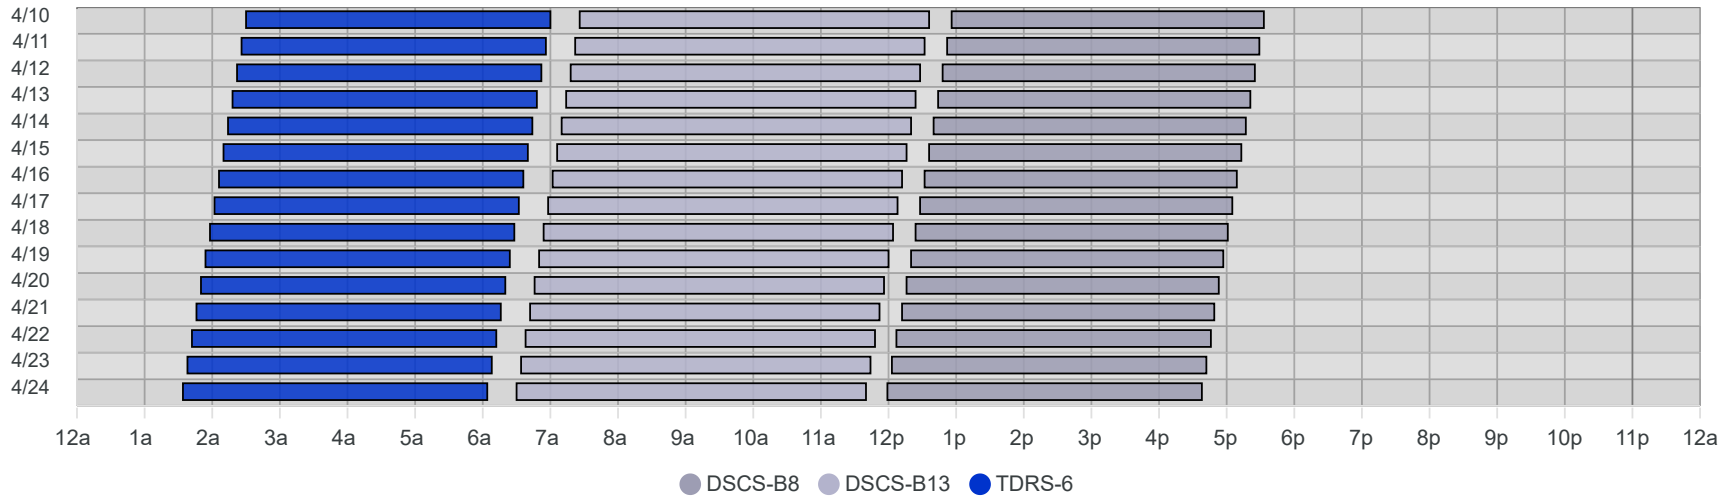

South Pole Satellite Schedule (EDT)

Date	TDRS-6 Pass 1			DSCS-B13 Pass 1			DSCS-B8 Pass 1		
	Start	End	Dur	Start	End	Dur	Start	End	Dur
04/10/24	2:30 AM	7:00 AM	4:30	7:26 AM	12:36 PM	5:10	12:56 PM	5:33 PM	4:37
04/11/24	2:26 AM	6:56 AM	4:30	7:22 AM	12:32 PM	5:10	12:52 PM	5:29 PM	4:37
04/12/24	2:22 AM	6:52 AM	4:30	7:18 AM	12:28 PM	5:10	12:48 PM	5:25 PM	4:37
04/13/24	2:18 AM	6:48 AM	4:30	7:14 AM	12:24 PM	5:10	12:44 PM	5:21 PM	4:37
04/14/24	2:14 AM	6:44 AM	4:30	7:10 AM	12:20 PM	5:10	12:40 PM	5:17 PM	4:37
04/15/24	2:10 AM	6:40 AM	4:30	7:06 AM	12:16 PM	5:10	12:36 PM	5:13 PM	4:37
04/16/24	2:06 AM	6:36 AM	4:30	7:02 AM	12:12 PM	5:10	12:32 PM	5:09 PM	4:37
04/17/24	2:02 AM	6:32 AM	4:30	6:58 AM	12:08 PM	5:10	12:28 PM	5:05 PM	4:37
04/18/24	1:58 AM	6:28 AM	4:30	6:54 AM	12:04 PM	5:10	12:24 PM	5:01 PM	4:37
04/19/24	1:54 AM	6:24 AM	4:30	6:50 AM	12:00 PM	5:10	12:20 PM	4:57 PM	4:37
04/20/24	1:50 AM	6:20 AM	4:30	6:46 AM	11:56 AM	5:10	12:16 PM	4:53 PM	4:37
04/21/24	1:46 AM	6:16 AM	4:30	6:42 AM	11:52 AM	5:10	12:12 PM	4:49 PM	4:37
04/22/24	1:42 AM	6:12 AM	4:30	6:38 AM	11:48 AM	5:10	12:07 PM	4:46 PM	4:39
04/23/24	1:38 AM	6:08 AM	4:30	6:34 AM	11:44 AM	5:10	12:03 PM	4:42 PM	4:39
04/24/24	1:34 AM	6:04 AM	4:30	6:30 AM	11:40 AM	5:10	11:59 AM	4:38 PM	4:39