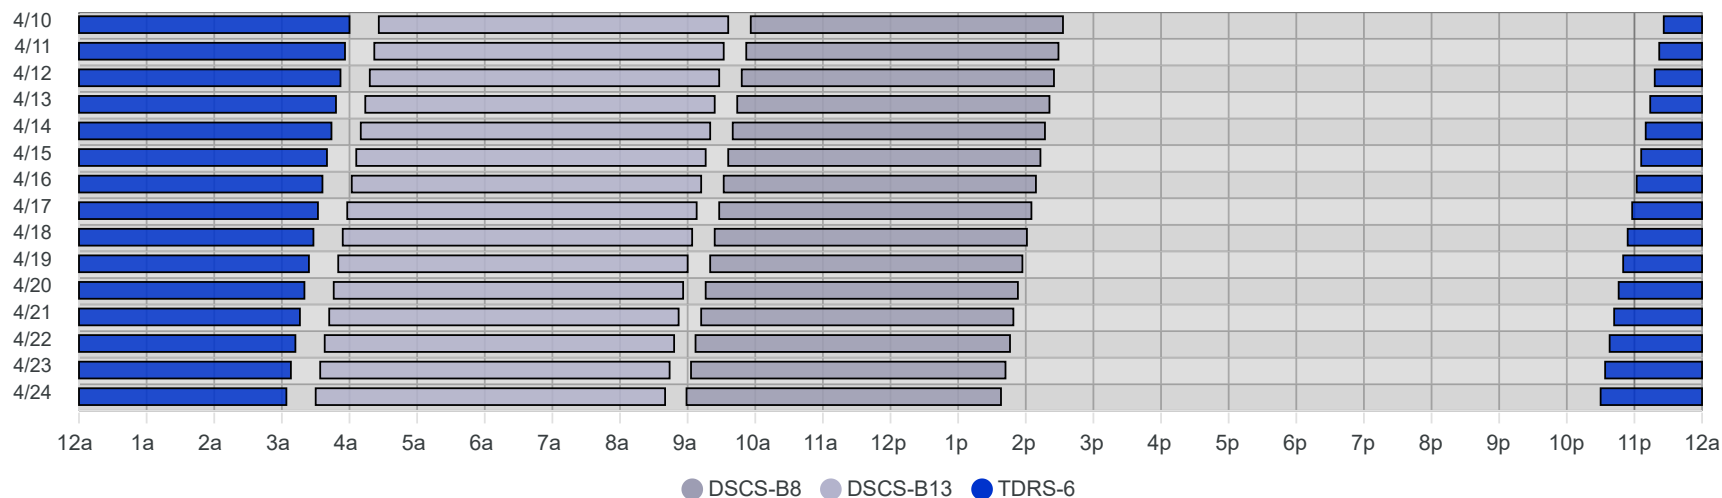

South Pole Satellite Schedule (PDT)

Date	TDRS-6 Pass 1			DSCS-B13 Pass 1			DSCS-B8 Pass 1		
	Start	End	Dur	Start	End	Dur	Start	End	Dur
04/10/24	11:26 PM	Apr 11, 3:56 AM	4:30	4:26 AM	9:36 AM	5:10	9:56 AM	2:33 PM	4:37
04/11/24	11:22 PM	Apr 12, 3:52 AM	4:30	4:22 AM	9:32 AM	5:10	9:52 AM	2:29 PM	4:37
04/12/24	11:18 PM	Apr 13, 3:48 AM	4:30	4:18 AM	9:28 AM	5:10	9:48 AM	2:25 PM	4:37
04/13/24	11:14 PM	Apr 14, 3:44 AM	4:30	4:14 AM	9:24 AM	5:10	9:44 AM	2:21 PM	4:37
04/14/24	11:10 PM	Apr 15, 3:40 AM	4:30	4:10 AM	9:20 AM	5:10	9:40 AM	2:17 PM	4:37
04/15/24	11:06 PM	Apr 16, 3:36 AM	4:30	4:06 AM	9:16 AM	5:10	9:36 AM	2:13 PM	4:37
04/16/24	11:02 PM	Apr 17, 3:32 AM	4:30	4:02 AM	9:12 AM	5:10	9:32 AM	2:09 PM	4:37
04/17/24	10:58 PM	Apr 18, 3:28 AM	4:30	3:58 AM	9:08 AM	5:10	9:28 AM	2:05 PM	4:37
04/18/24	10:54 PM	Apr 19, 3:24 AM	4:30	3:54 AM	9:04 AM	5:10	9:24 AM	2:01 PM	4:37
04/19/24	10:50 PM	Apr 20, 3:20 AM	4:30	3:50 AM	9:00 AM	5:10	9:20 AM	1:57 PM	4:37
04/20/24	10:46 PM	Apr 21, 3:16 AM	4:30	3:46 AM	8:56 AM	5:10	9:16 AM	1:53 PM	4:37
04/21/24	10:42 PM	Apr 22, 3:12 AM	4:30	3:42 AM	8:52 AM	5:10	9:12 AM	1:49 PM	4:37
04/22/24	10:38 PM	Apr 23, 3:08 AM	4:30	3:38 AM	8:48 AM	5:10	9:07 AM	1:46 PM	4:39
04/23/24	10:34 PM	Apr 24, 3:04 AM	4:30	3:34 AM	8:44 AM	5:10	9:03 AM	1:42 PM	4:39
04/24/24	10:30 PM	Apr 25, 3:00 AM	4:30	3:30 AM	8:40 AM	5:10	8:59 AM	1:38 PM	4:39